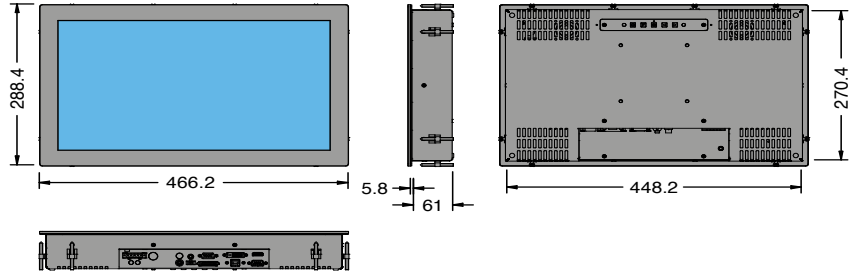

18,5 INCH PANELMOUNT MONITOR EXTERNAL DIMMING

Front size **466.2 x 288.4**
Resolution **1366 x 768 (16:9)**
Brightness **300**
Contrast **1000**
Viewing angle **170°/160°**
Potentiometer **External**