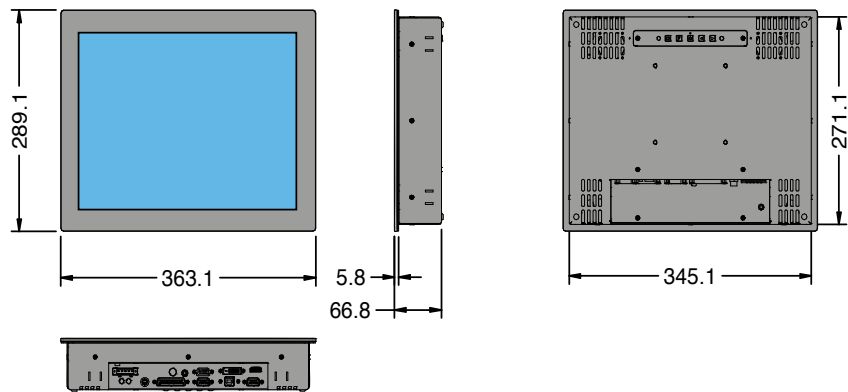

15 INCH PANELMOUNT MONITOR EXTERNAL DIMMING

Front size	363.1 x 289.1
Resolution	1024 x 768 (4:3)
Brightness	1500
Contrast	700
Viewing angle	160° / 140°
Potentiometer	External