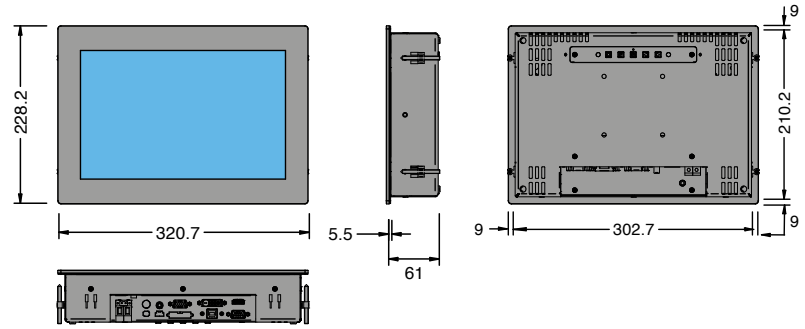

12,1 INCH WIDESCREEN PANELMOUNT MONITOR

Front size	320.7 x 228.2
Resolution	1280 x 800 (16:10)
Brightness	1200
Contrast	1000
Viewing angle	176°/176°
Potentiometer	External