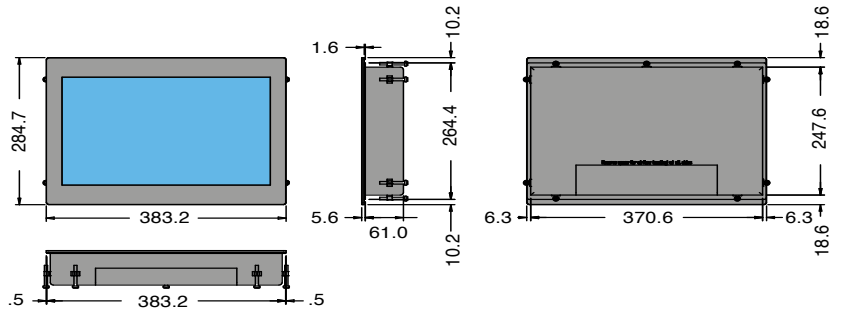

## 15 INCH PANELMOUNT MONITOR EXTERNAL DIMMING

Front size	<b>363.1 x 289.1</b>
Resolution	<b>1024 x 768 (4:3)</b>
Brightness	<b>1500</b>
Contrast	<b>700</b>
Viewing angle	<b>160° / 140°</b>
Potentiometer	<b>External</b>

## 15.4 INCH WIDESCREEN PANELMOUNT EXTERNAL DIMMING

Front size	<b>388.6 x 265.6</b>
Resolution	<b>1280 x 800 (16:10)</b>
Brightness	<b>1500</b>
Contrast	<b>760</b>
Viewing angle	<b>160°/140°</b>
Potentiometer	<b>External</b>

## 15,6 PANELMOUNT MONITOR EXTERNAL DIMMING

Front size **403.8 x 254.5**  
 Resolution **1920 x 1080 (16:9)**  
 Brightness **1200**  
 Contrast **1500**  
 Viewing angle **170°/170°**  
 Potentiometer **External**

# 24 INCH PANELMOUNT MONITOR

Front size **587 x 404.2**  
Resolution **1920 x 1080 (16:9)**  
Brightness **1500**  
Contrast **3000**  
Viewing angle **178°/178°**  
Potentiometer **Internal**