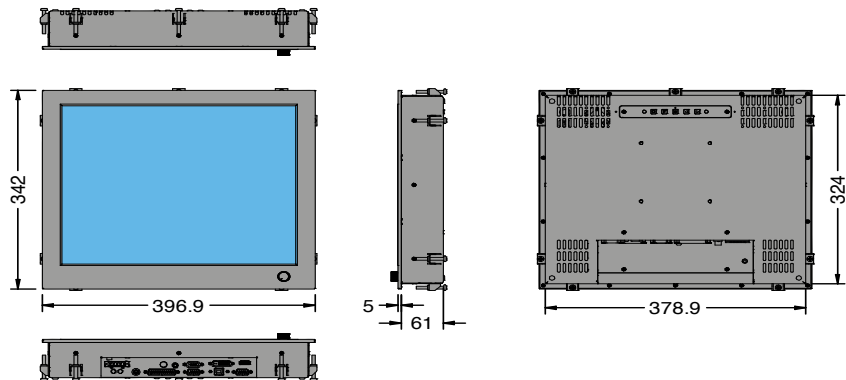

## 15.4 INCH WIDESCREEN PANELMOUNT EXTERNAL DIMMING

Front size	<b>388.6 x 265.6</b>
Resolution	<b>1280 x 800 (16:10)</b>
Brightness	<b>1500</b>
Contrast	<b>760</b>
Viewing angle	<b>160°/140°</b>
Potentiometer	<b>External</b>

## 15,4 SPECIAL FIT PANELMOUNT MONITOR EXTERNAL DIMMING

Front size **383.2 x 284.7**  
 Resolution **1280 x 800 (16:10)**  
 Brightness **1500**  
 Contrast **760**  
 Viewing angle **160°/140°**  
 Potentiometer **External**

## 15,6 PANELMOUNT MONITOR EXTERNAL DIMMING

Front size **403.8 x 254.5**  
 Resolution **1920 x 1080 (16:9)**  
 Brightness **1200**  
 Contrast **1500**  
 Viewing angle **170°/170°**  
 Potentiometer **External**

## 17 INCH PANELMOUNT MONITOR

Front size **396.9 x 342**  
 Resolution **1280 x 1024 (5:4)**  
 Brightness **1500**  
 Contrast **1000**  
 Viewing angle **178°/178°**  
 Potentiometer **Internal**