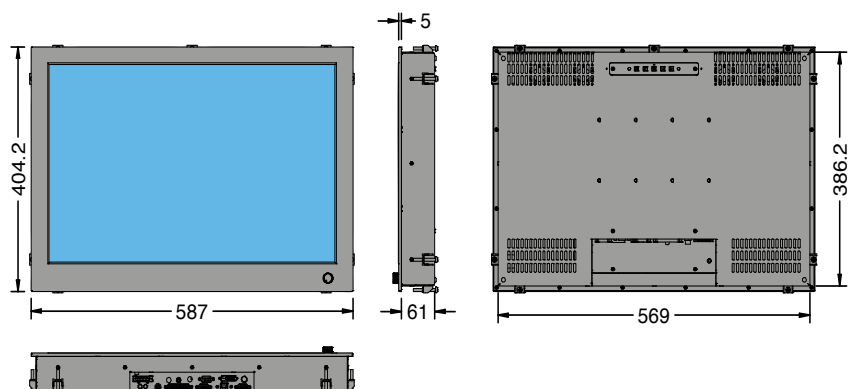

# 18,5 INCH PANELMOUNT MONITOR EXTERNAL DIMMING

Front size **466.2 x 288.4**  
Resolution **1366 x 768 (16:9)**  
Brightness **300**  
Contrast **1000**  
Viewing angle **170°/160°**  
Potentiometer **External**

# 19 INCH PANELMOUNT MONITOR

Front size **432.6 x 377.2**  
Resolution **1280x 1024 (5:4)**  
Brightness **1500**  
Contrast **1500**  
Viewing angle **178°/178°**  
Potentiometer **Internal**

# 19 INCH PANELMOUNT MONITOR EXTERNAL DIMMING

Front size **432.6 x 359.2**  
Resolution **1280x 1024 (5:4)**  
Brightness **1500**  
Contrast **1500**  
Viewing angle **178°/178°**  
Potentiometer **External**

# 24 INCH PANELMOUNT MONITOR

Front size **587 x 404.2**  
Resolution **1920 x 1080 (16:9)**  
Brightness **1500**  
Contrast **3000**  
Viewing angle **178°/178°**  
Potentiometer **Internal**