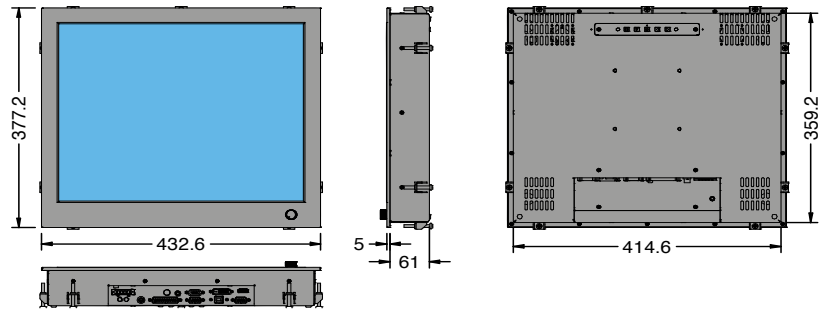

## 17 INCH PANELMOUNT MONITOR

Front size **396.9 x 342**  
 Resolution **1280 x 1024 (5:4)**  
 Brightness **1500**  
 Contrast **1000**  
 Viewing angle **178°/178°**  
 Potentiometer **Internal**

## 17 INCH PANELMOUNT MONITOR EXTERNAL DIMMING

Front size **396.9 x 325.5**  
 Resolution **1280 x 1024 (5:4)**  
 Brightness **1500**  
 Contrast **1000**  
 Viewing angle **178°/178°**  
 Potentiometer **External**

# 19 INCH PANELMOUNT MONITOR

Front size **432.6 x 377.2**  
Resolution **1280x 1024 (5:4)**  
Brightness **1500**  
Contrast **1500**  
Viewing angle **178°/178°**  
Potentiometer **Internal**

# 24 INCH PANELMOUNT MONITOR

Front size **587 x 404.2**  
Resolution **1920 x 1080 (16:9)**  
Brightness **1500**  
Contrast **3000**  
Viewing angle **178°/178°**  
Potentiometer **Internal**