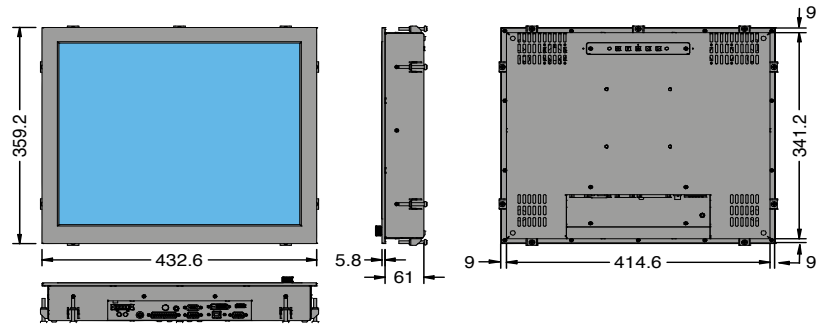

## 17 INCH PANELMOUNT MONITOR EXTERNAL DIMMING

Front size **396.9 x 325.5**  
 Resolution **1280 x 1024 (5:4)**  
 Brightness **1500**  
 Contrast **1000**  
 Viewing angle **178°/178°**  
 Potentiometer **External**

# 18,5 INCH PANELMOUNT MONITOR EXTERNAL DIMMING

Front size **466.2 x 288.4**  
Resolution **1366 x 768 (16:9)**  
Brightness **300**  
Contrast **1000**  
Viewing angle **170°/160°**  
Potentiometer **External**

# 19 INCH PANELMOUNT MONITOR

Front size **432.6 x 377.2**  
Resolution **1280x 1024 (5:4)**  
Brightness **1500**  
Contrast **1500**  
Viewing angle **178°/178°**  
Potentiometer **Internal**

# 24 INCH PANELMOUNT MONITOR

Front size **587 x 404.2**  
Resolution **1920 x 1080 (16:9)**  
Brightness **1500**  
Contrast **3000**  
Viewing angle **178°/178°**  
Potentiometer **Internal**