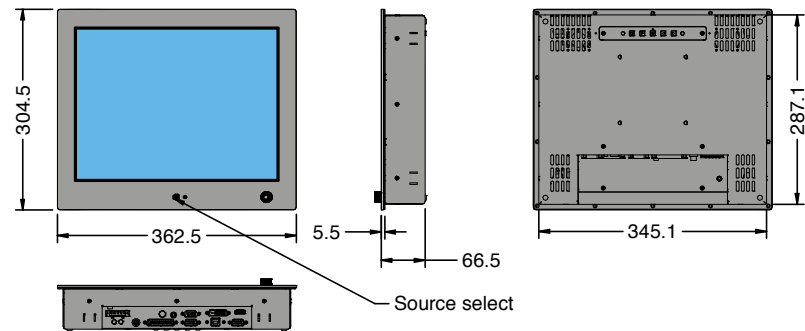

15 INCH PANELMOUNT MONITOR

Front size	362.5 x 304.5
Resolution	1024 x 768 (4:3)
Brightness	1500
Contrast	700
Viewing angle	160° / 140°
Potentiometer	Internal