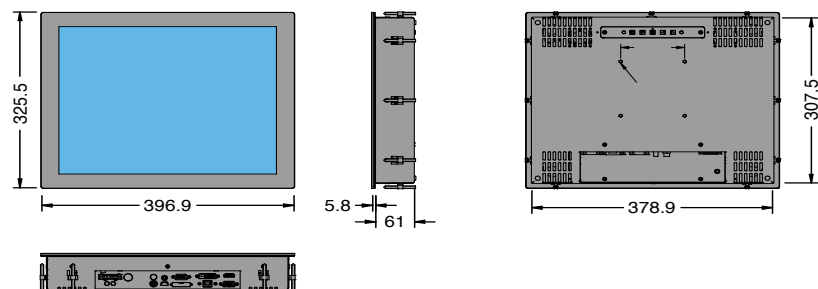

## 15,6 PANELMOUNT MONITOR EXTERNAL DIMMING

Front size **403.8 x 254.5**  
 Resolution **1920 x 1080 (16:9)**  
 Brightness **1200**  
 Contrast **1500**  
 Viewing angle **170°/170°**  
 Potentiometer **External**

## 17 INCH PANELMOUNT MONITOR

Front size **396.9 x 342**  
 Resolution **1280 x 1024 (5:4)**  
 Brightness **1500**  
 Contrast **1000**  
 Viewing angle **178°/178°**  
 Potentiometer **Internal**

## 17 INCH PANELMOUNT MONITOR EXTERNAL DIMMING

Front size **396.9 x 325.5**  
 Resolution **1280 x 1024 (5:4)**  
 Brightness **1500**  
 Contrast **1000**  
 Viewing angle **178°/178°**  
 Potentiometer **External**

# 24 INCH PANELMOUNT MONITOR

Front size **587 x 404.2**  
Resolution **1920 x 1080 (16:9)**  
Brightness **1500**  
Contrast **3000**  
Viewing angle **178°/178°**  
Potentiometer **Internal**