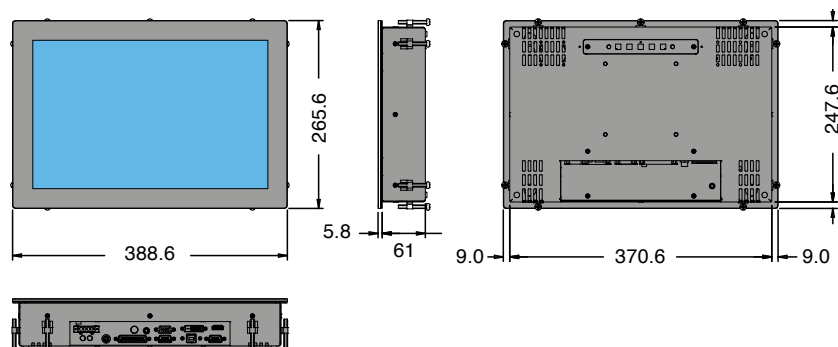

15.4 INCH WIDESCREEN PANELMOUNT EXTERNAL DIMMING

Front size	388.6 x 265.6
Resolution	1280 x 800 (16:10)
Brightness	1500
Contrast	760
Viewing angle	160°/140°
Potentiometer	External