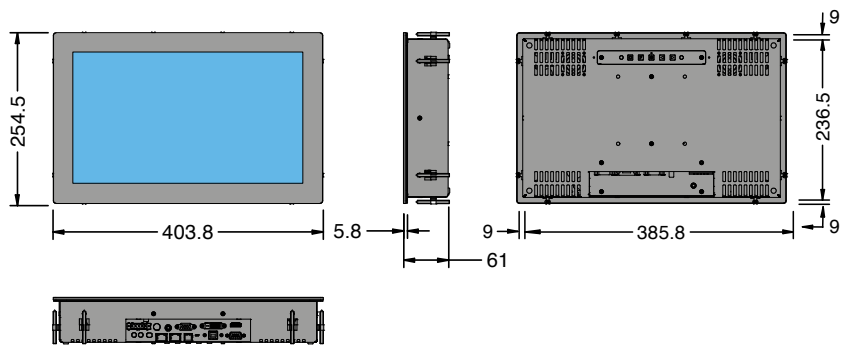

## 15.4 INCH WIDESCREEN PANELMOUNT EXTERNAL DIMMING

Front size	<b>388.6 x 265.6</b>
Resolution	<b>1280 x 800 (16:10)</b>
Brightness	<b>1500</b>
Contrast	<b>760</b>
Viewing angle	<b>160°/140°</b>
Potentiometer	<b>External</b>

## 15,6 PANELMOUNT MONITOR EXTERNAL DIMMING

Front size **403.8 x 254.5**  
 Resolution **1920 x 1080 (16:9)**  
 Brightness **1200**  
 Contrast **1500**  
 Viewing angle **170°/170°**  
 Potentiometer **External**

## 17 INCH PANELMOUNT MONITOR

Front size **396.9 x 342**  
 Resolution **1280 x 1024 (5:4)**  
 Brightness **1500**  
 Contrast **1000**  
 Viewing angle **178°/178°**  
 Potentiometer **Internal**

# 24 INCH PANELMOUNT MONITOR

Front size **587 x 404.2**  
Resolution **1920 x 1080 (16:9)**  
Brightness **1500**  
Contrast **3000**  
Viewing angle **178°/178°**  
Potentiometer **Internal**